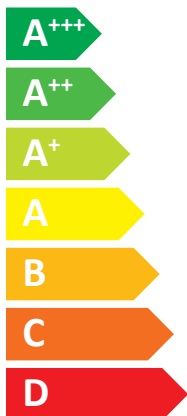

# ENERG

енергия · ενεργεια

DENTWITON

QRS12V/LF

A<sup>++</sup>

A

Two icons showing sound power levels. The top icon shows a speaker inside a house with the value 42 dB. The bottom icon shows a speaker outside a house with the value 66 dB.

A legend for energy consumption levels, showing three colored squares with corresponding values: a dark blue square for 09 kW, a medium blue square for 09 kW, and a light blue square for 12 kW.