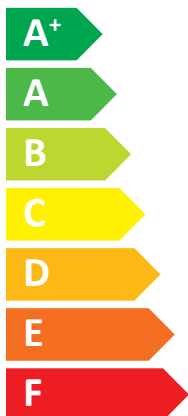

# ENERG

енергия · ενεργεια

DENTWITON

QRS12V/LF

A<sup>++</sup>

A

Two icons showing sound power levels. The top icon shows a speaker inside a house with the value 42 dB. The bottom icon shows a speaker outside a house with the value 66 dB.

A legend for energy consumption levels, showing three colored squares with corresponding values: a dark blue square for 09 kW, a medium blue square for 09 kW, and a light blue square for 12 kW.